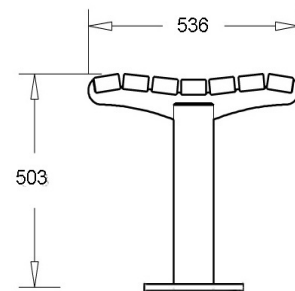

## SLAT DIMENSIONS

Section - 65 x 40mm (recycled plastic)  
64 x 34mm (saligna)  
Length - 1750mm

## MOUNTING

- Surface fixed
- In ground fixed

Surface fixed

Surface fixed

In ground fixed

Metal Art Ltd

51 Port Road, Seaview  
Wellington, New Zealand  
Ph +64 4 939-6666  
Fax +64 4 9396-696  
info@metalart.co.nz  
www.metalart.co.nz