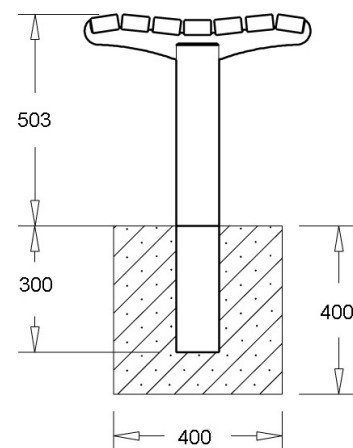

## DESCRIPTION

Contoured seven-slat bench with robust galvanised support frame, available powdercoated in any standard colour. Optional fixing method and choice of slats.

## SLAT DIMENSIONS

Section - 65 x 40mm (recycled plastic)  
64 x 34mm (saligna)  
Length - 1750mm

## MOUNTING

- Surface fixed
- In ground fixed

Surface fixed

Surface fixed

In ground fixed

Metal Art Ltd

51 Port Road, Seaview  
Wellington, New Zealand  
Ph +64 4 939-6666  
Fax +64 4 9396-696  
info@metalart.co.nz  
www.metalart.co.nz