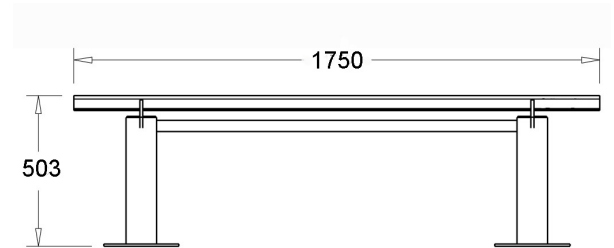

CIVIC BENCH

Metal Art Limited
Street & Park Furniture

DESCRIPTION

Contoured seven-slat bench with robust galvanised support frame, available powdercoated in any standard colour. Optional fixing method and choice of slats.

SLAT DIMENSIONS

Section - 65 x 40mm (recycled plastic)
64 x 34mm (saligna)
Length - 1750mm

SLAT MATERIAL

- ☐ Timber oiled (Eucalyptus Saligna)
- ☐ Mahogany stain (Eucalyptus Saligna)
- ☐ Recycled plastic
  - ☐ Green
  - ☐ Grey
  - ☐ Brown
  - ☐ Blue

MOUNTING

- ☐ Surface fixed
- ☐ In ground fixed

Surface fixed